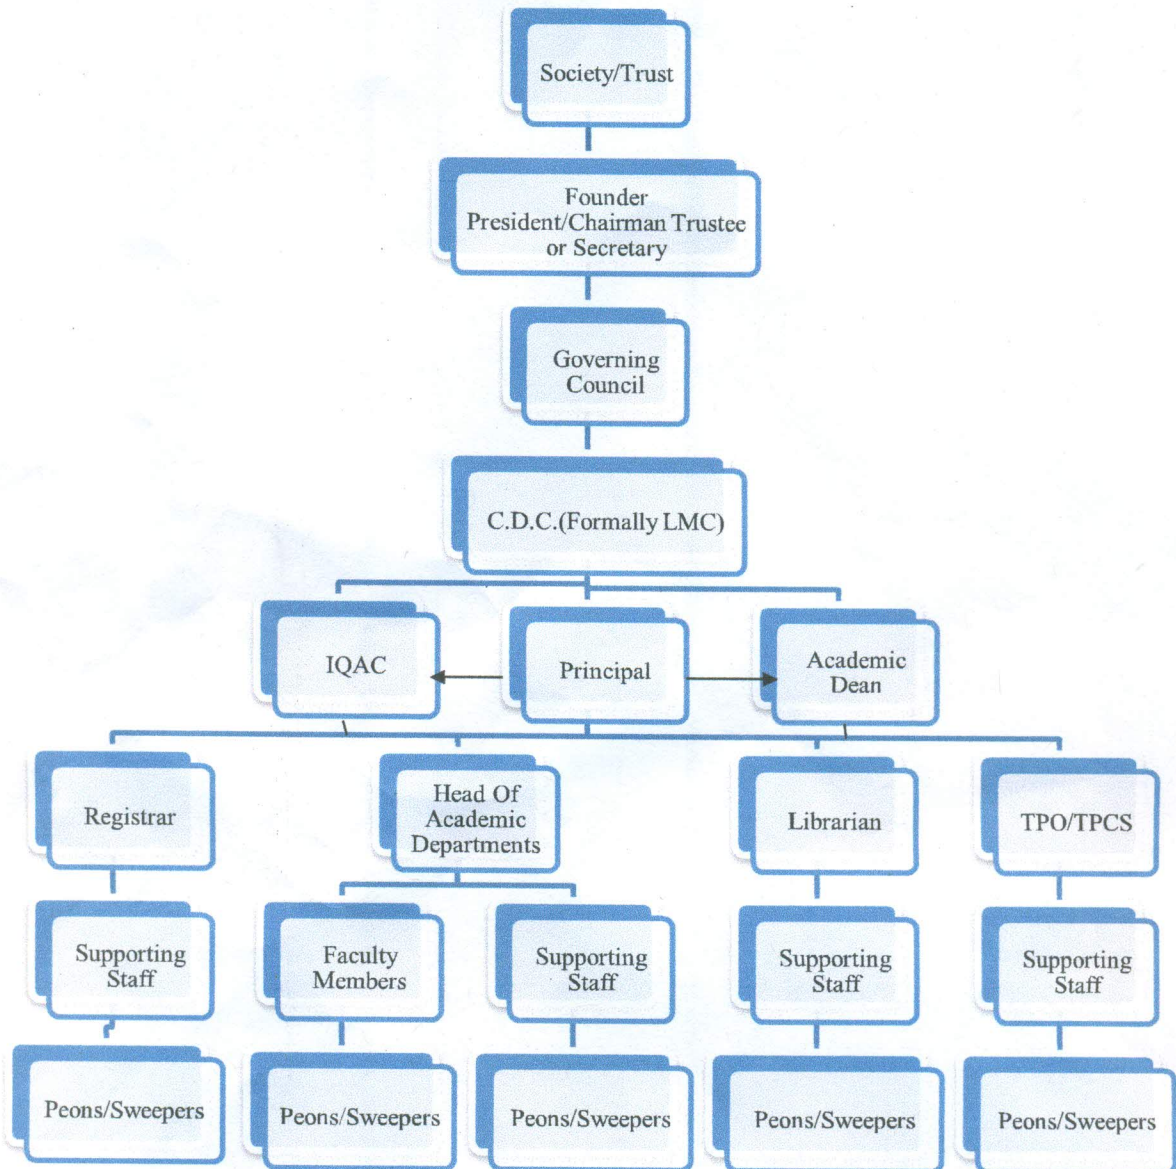

**SRES's**  
**SHREE RAMCHANDRA COLLEGE OF ENGINEERING**  
Lonikand, Pune - 412216

Reference No:SRCOE/2017-18/NAAC/305A

Date:17/06/2017

### Organization Chart

**Principal**

Shree Ramchandra Education Society's  
Shree Ramchandra College of Engineering  
Pune-Nagar Road, Lonikand, Pune-412216